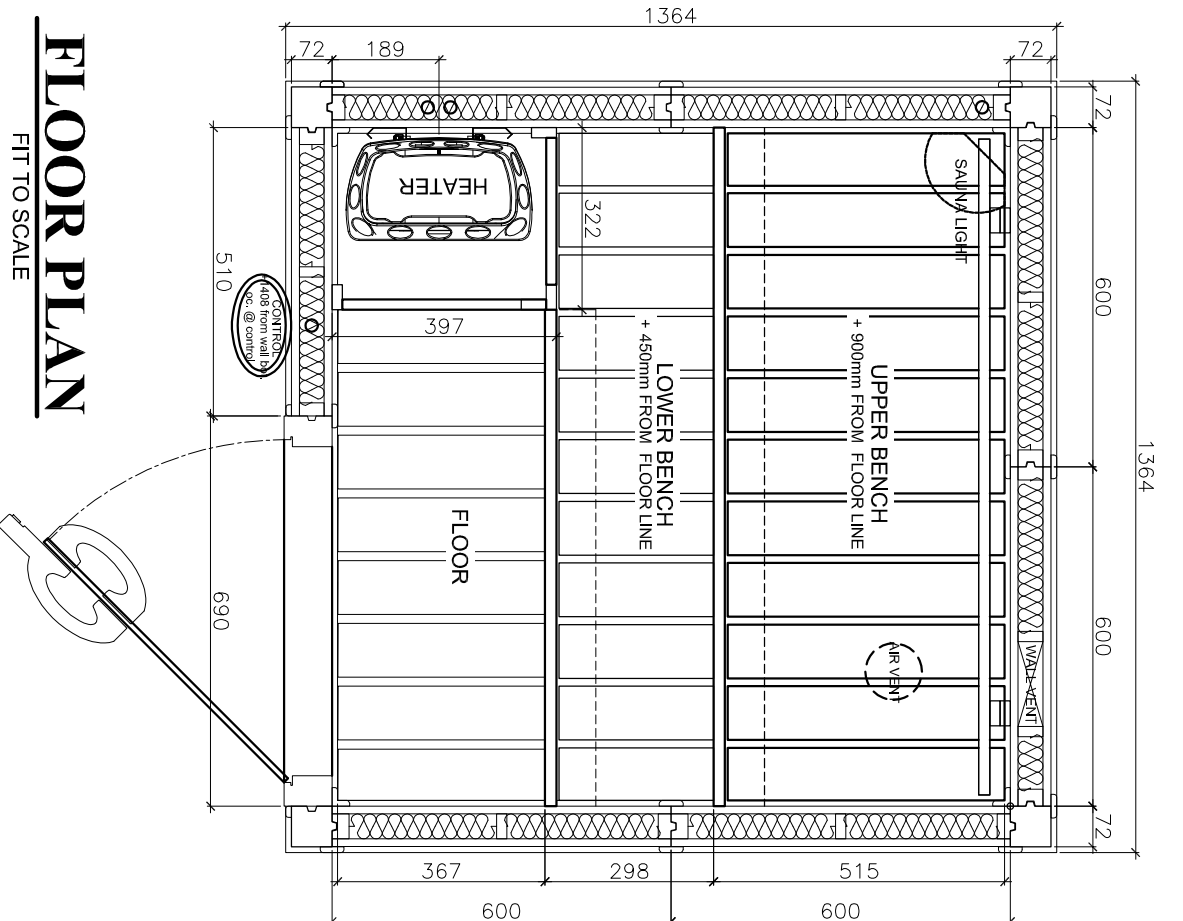

SECTION
Not to Scale

FLOOR PLAN
FIT TO SCALE

S Finland SAWO

VER.NO.	DATE	DESCRIPTION
1.0	22 MAY 18	First Issuance

REGISTRATION DATE	APPROVED
24 MAY 2018	Ronaldo Fabian
REGISTERED	CHECKED 2
IN-CHARGE	Pablo Espinosa JR.
PRINT DATE	CHECKED 1
	Ajron Augusto
	DESIGN
	Manfreds Carriño

PRODUCT NAME	PROJECT NAME
STANDARD SAUNA ROOM	SWEDEN

FILE LOCATION
D:\Production Drawing\Sauna Room\Sauna Structure\Sauna Room Projects\Standard (SR01)\Inquiry\SR01-24988129 Sweden (1414RS - Aspen Bench)\cad

PRODUCT CODE	MODEL CODE
SR01-24988129	1414RS
PROJECT NO.	D
24988129	01
	S
	01

EXT. ROOM SIZE	1.36 X 1.36 X 2.10 M
EXT. RM VOLUME	3.88 m ³
INT. ROOM SIZE	1.20 X 1.20 X 1.95 M
INT. RM VOLUME	2.81 m ³
CAPACITY	2 PERSONS
HEATER	MX-30NS (3.0KW)
WALLS	QTY WINDOW STONE PLYWD @ INLAY @ WALL EXT. GRILL COLOR @ WALL
4SR800	6
4SR695	
4SR900	
4SR1200	
4SR510	1
DOOR	DOOR HANDLE COLOR TYPE
	568 558 560 559 G C STD CUST
REMARKS:	- SPRUCE WOOD SPECIE - ASPEN BENCH