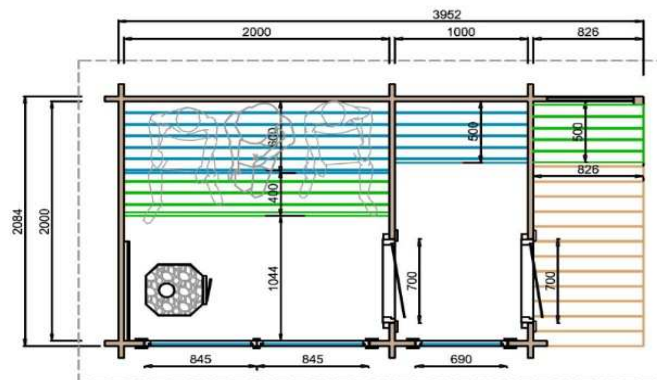

**DELIVERY SET INCLUDES:** Installation drawings, screws.

**Halden S:** 2090 x 2900 – 1 room + overhang

**Halden M:** 2090 x 3950 – 2 rooms + overhang

**Halden L:** 2090 x 4950 – 2 rooms + overhang

**Price:** 2,390 €

### Additional extras:

	S	M	L
70 mm walls	350 €	500 €	600 €
Double glass windows and external door:	135 €	180 €	230 €
Back rest in Alder:		30 €	
Additional window (openable) 1100x535		95 €	
Additional window (openable) 1100x535 with double glass		120 €	
Stoveman 13, stones, chimney, protection walls, protection floor		665 €	
Harvia M3, stones, chimney, protection walls, protection floor		775 €	
Heater Harvia PRO20, stones, chimney, protection walls and floor		945 €	
Electrical heater Harvia Cilindro PC90 (built in control), power plug 16A, stones		280 €	
LED stripe under the upper bench		120 €	
Sauna lamp (230v) + lamp cover		35 €	

External wood protection varnish Remmers/Teknos 5L  
 Internal wood protection varnish Tikkurila 2,7L  
 Bench protection oil 1L

75 €  
 17 €  
 9 €

Saunas are packed on the pallets

**Pallet sizes Halden S: 1200x3400xh1300 cm - ca 1400 kg**  
**Pallet sizes Halden M: 1200x4200xh1300 cm - ca 1600 kg**  
**Pallet sizes Halden L: 1200x5200xh1300 cm - ca 1800 kg**