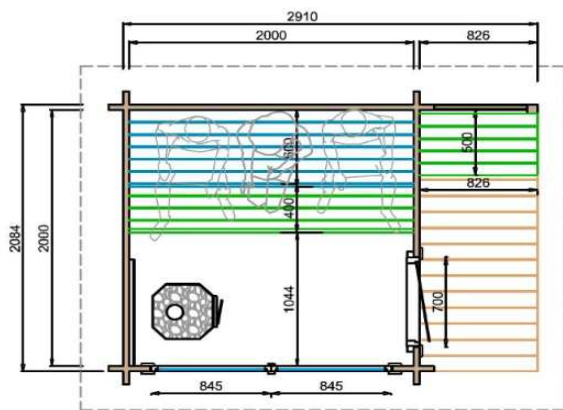

## Sauna house “ HALDEN ” 40 mm

**WALLS:** 40 mm spruce logs, untreated

**FLOOR:** Framing material C24 quality wood 45x95 (impregnated), floor boards 28 mm Spruce.

**Metal floor gutter for waste water in sauna room:**

**DELIVERY SET INCLUDES:** Installation drawings, screws.

**Halden S:** 2090 x 2900 – 1 room + overhang

**Halden M:** 2090 x 3950 – 2 rooms + overhang

**Halden L:** 2090 x 4950 – 2 rooms + overhang

**Price:** 2,390 €

### Additional extras:

	S	M	L
70 mm walls	350 €	500 €	600 €
Double glass windows and external door:	135 €	180 €	230 €
Back rest in Alder:		30 €	
Additional window (openable) 1100x535		95 €	
Additional window (openable) 1100x535 with double glass		120 €	
Stoveman 13, stones, chimney, protection walls, protection floor		665 €	
Harvia M3, stones, chimney, protection walls, protection floor		775 €	
Heater Harvia PRO20, stones, chimney, protection walls and floor		945 €	
Electrical heater Harvia Cilindro PC90 (built in control), power plug 16A, stones		280 €	
LED stripe under the upper bench		120 €	
Sauna lamp (230v) + lamp cover		35 €	

External wood protection varnish Remmers/Teknos 5L  
 Internal wood protection varnish Tikkurila 2,7L  
 Bench protection oil 1L

75 €  
 17 €  
 9 €

Saunas are packed on the pallets

**Pallet sizes Halden S: 1200x3400xh1300 cm - ca 1400 kg**  
**Pallet sizes Halden M: 1200x4200xh1300 cm - ca 1600 kg**  
**Pallet sizes Halden L: 1200x5200xh1300 cm - ca 1800 kg**