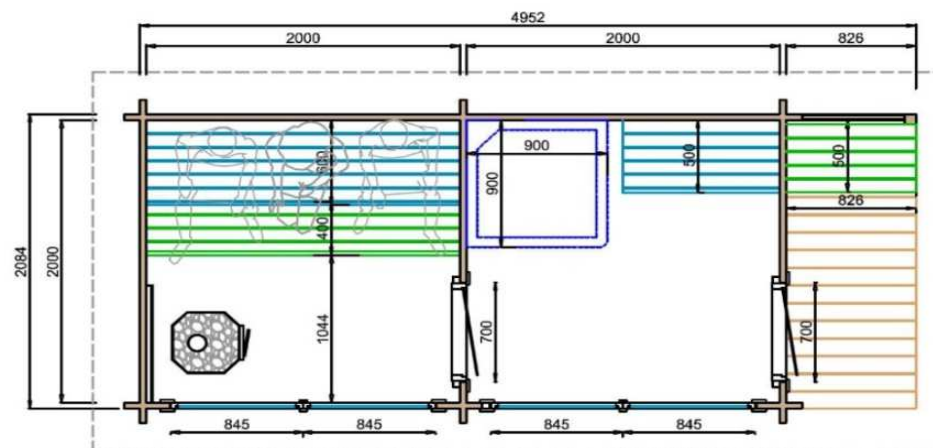

External wood protection varnish Remmers/Teknos 5L
Internal wood protection varnish Tikkurila 2,7L
Bench protection oil 1L

75 €
17 €
9 €

Saunas are packed on the pallets

Pallet sizes Halden S: 1200x3400xh1300 cm - ca 1400 kg
Pallet sizes Halden M: 1200x4200xh1300 cm - ca 1600 kg
Pallet sizes Halden L: 1200x5200xh1300 cm - ca 1800 kg

EXW Vönnu
Price list valid: 31.12.2020